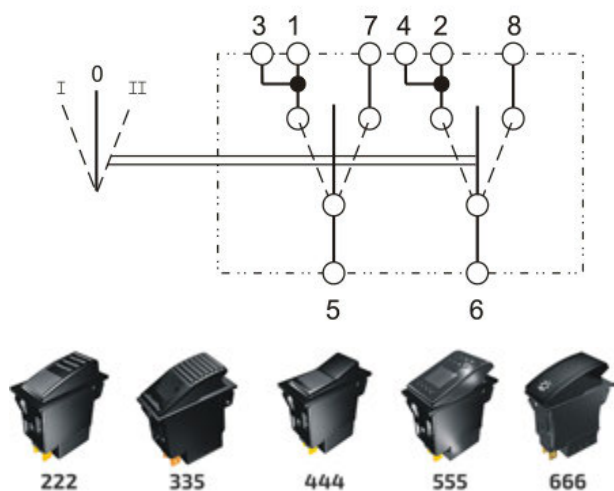

WISSELSCHAKELAAR I-0-II (8-POLIG)

12V & 24V

Artikelnummer	💡	↺ I	↻ II	🔒 0	🔒 I
Type 444 schakelaars					
RS.444071	A	-	-	-	-
RS.444073	B	-	-	-	-
Type 555 schakelaars					
RS.555071	A	-	-	-	-
RS.555073	B	-	-	-	-
Type 666 schakelaars					
RS.666071	A	-	-	-	-
RS.666073	B	-	-	-	-
Type 222 schakelaars					
RS.222071	A	-	-	-	-
RS.222073	B	-	-	-	-
Type 335 schakelaars					
RS.335071	A	-	-	-	-
RS.335073	B	-	-	-	-