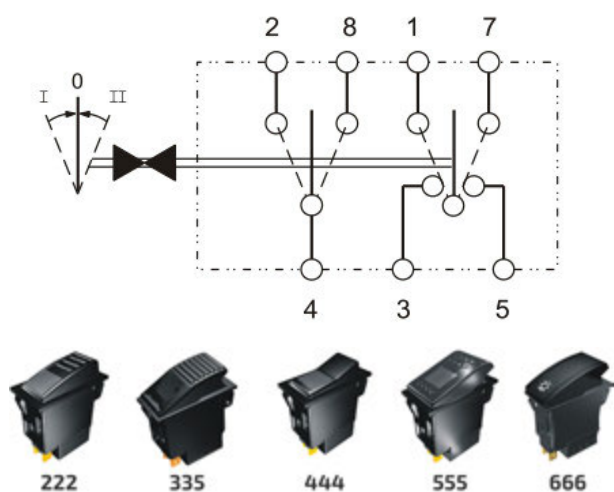

WISSELSCHAKELAAR (I)-0-(II)

12V & 24V

Artikelnummer	💡	↺ I	↻ II	🔒 0	🔒 I
Type 444 schakelaars					
RS.444256	A	✓	✓	-	-
RS.444258	B	✓	✓	-	-
RS.444260	C	✓	✓	-	-
Type 555 schakelaars					
RS.555256	A	✓	✓	-	-
RS.555258	B	✓	✓	-	-
RS.555260	C	✓	✓	-	-
Type 666 schakelaars					
RS.666256	A	✓	✓	-	-
RS.666258	B	✓	✓	-	-
RS.666260	C	✓	✓	-	-
Type 222 schakelaars					
RS.222256	A	✓	✓	-	-
RS.222258	B	✓	✓	-	-
RS.222260	C	✓	✓	-	-
Type 335 schakelaars					
RS.335256	A	✓	✓	-	-
RS.335258	B	✓	✓	-	-
RS.335260	C	✓	✓	-	-