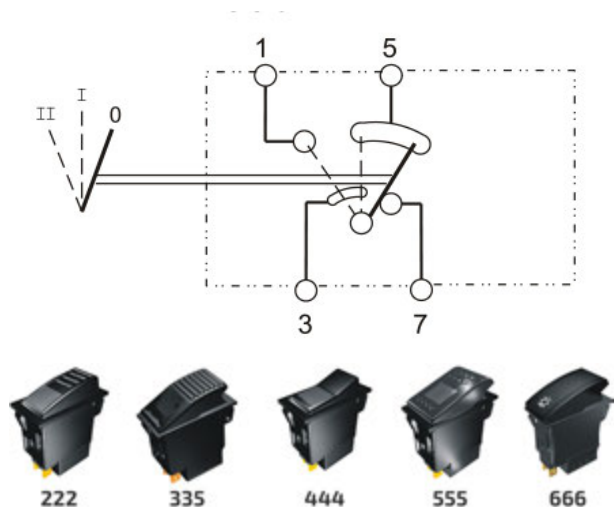

WISSELSCHAKELAAR 0-I-II

12V & 24V - voor ruitenwissermotors met 2 snelheden

Artikelnummer	🔦	↺ I	↻ II	🔒 0	🔒 I
Type 444 schakelaars					
RS.444046	A	-	-	-	-
RS.444048	B	-	-	-	-
Type 555 schakelaars					
RS.555046	A	-	-	-	-
RS.555048	B	-	-	-	-
Type 666 schakelaars					
RS.666046	A	-	-	-	-
RS.666048	B	-	-	-	-
Type 222 schakelaars					
RS.222046	A	-	-	-	-
RS.222048	B	-	-	-	-
Type 335 schakelaars					
RS.335046	A	-	-	-	-
RS.335048	B	-	-	-	-