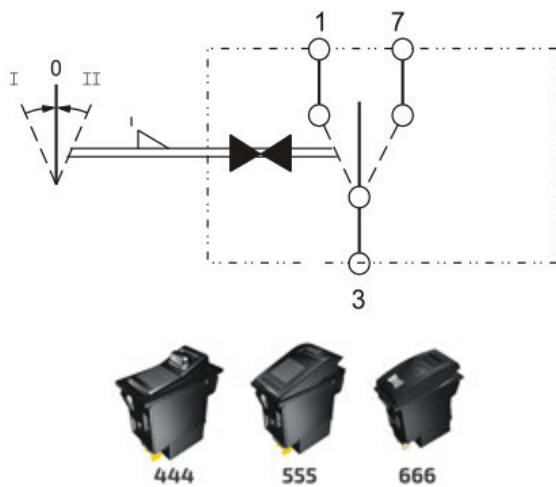

WISSELSCHAKELAAR (I)-0-(II) (MET VERGENDELING)

12V & 24V - alleen voor 444, 555 & 666 types

Artikelnummer	💡	↺ I	↺ II	🔒 0	🔒 I
Type 444 schakelaars					
RS.444287	A	✓	✓	-	✓
RS.444289	B	✓	✓	-	✓
Type 555 schakelaars					
RS.555287	A	✓	✓	-	✓
RS.555289	B	✓	✓	-	✓
Type 666 schakelaars					
RS.666287	A	✓	✓	-	✓
RS.666289	B	✓	✓	-	✓